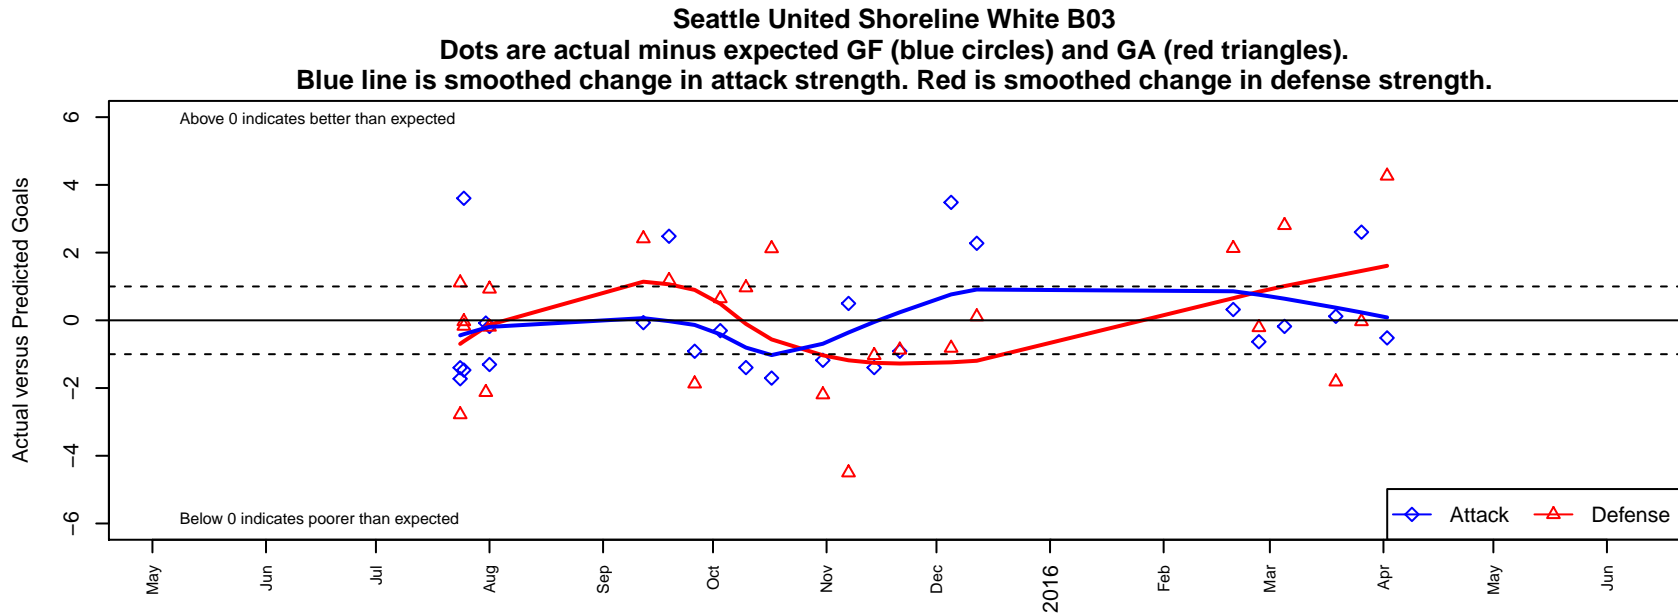

**attack and defense variance (black dot)
relative to other teams
and top 10 in region**

**attack and defense rating
relative to others at age
and all opponents in last 13 months**

Seattle United Shoreline White B03

Seattle United Regional
Shoreline, WA
B03 total strength=289
attack=0.23 defense=0.12
fall league = NPSL Div 3 U12
spr league = Spr NPSL Div 2 U12

alt names used:
Seattle United Shoreline B03 White
Seattle United SH B03 White
Seattle United Shoreline B03 White
Seattle United SH SUB03 White

Venues played:
2015 Crossfire Select BU12 Bronze
2015 Strawberry Classic BU12
2015 NPSL Division 3 U12
2015 Spr NPSL Division 2 U12