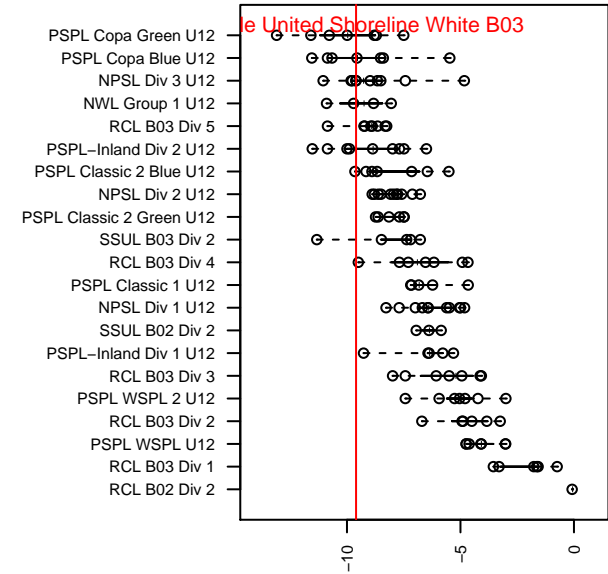

**attack and defense rating
relative to others at age
and all opponents in last 13 months**